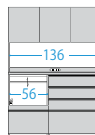

高さ180cm

高さ200cm

幅100cm

HKB-100T-H180

HKB-100T-H200

HKB-100S-H180

HKB-100S-H200

幅120cm

HKB-120T-H180

HKB-120T-H200

HKB-120S-H180

HKB-120S-H200

幅140cm

HKB-140T-H180

HKB-140T-H200

HKB-140S-H180